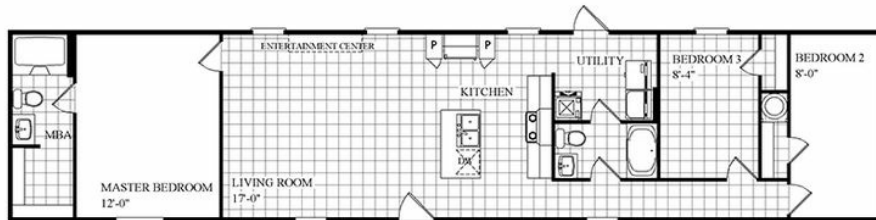

THE BREEZE HD

THE BREEZE HD Model number: 45HOU16723BH18

3 beds • 2 baths • 1152 sq.ft. • 16' width • 72' depth

Our home building facilities invest in continuous product and process improvements. Plans, dimensions, features, materials, specifications and availability are subject to change without notice or obligation. Renderings and floor plans are representative likenesses of our homes and may differ from the actual homes. We invite you to tour a Home Center near you and inspect the highest value in quality housing available or call (985) 542-0036 to speak with a Home Consultant. Copyright 2017, CMH. All rights reserved.